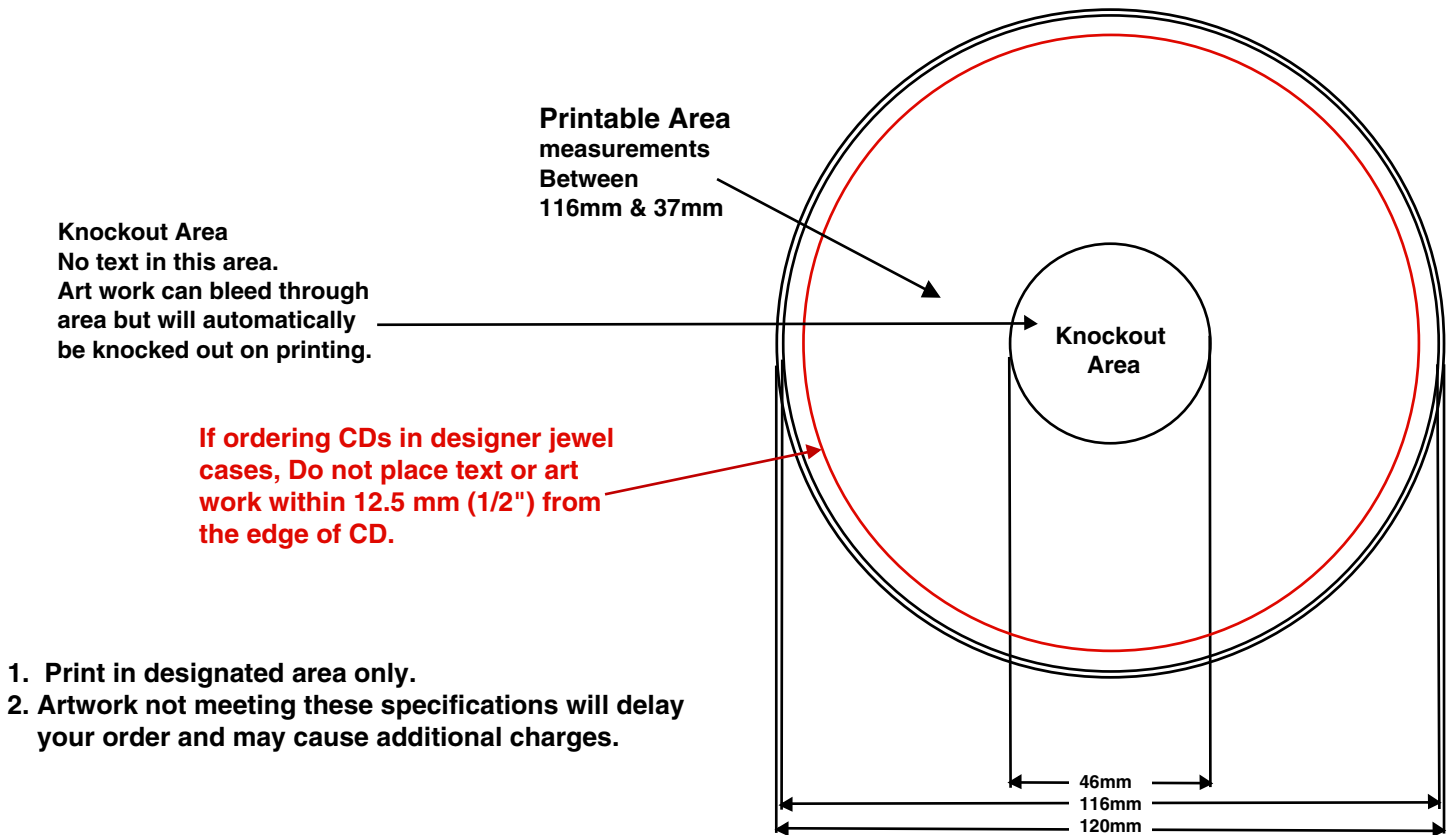

CD Template

1. Print in designated area only.
2. Artwork not meeting these specifications will delay your order and may cause additional charges.

Important Note:

Artwork should exhibit sharp resolution. Save art work in **RGB 300 dpi .tiff** format